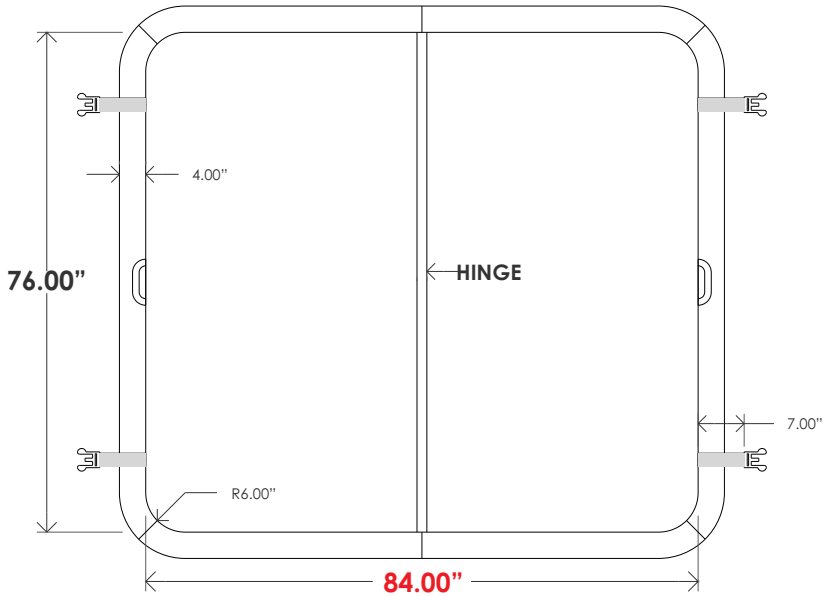

Spa Cover Fold Configuration

corecovers.com

Figure 1

Regular Fold or "Hamburger Fold"
Hinge cuts the longest dimension of the cover in half (figure 1)

Figure 2

Reverse Fold or "Hot Dog Fold"
Hinge cuts the shortest dimension of the cover in half (figure 2)