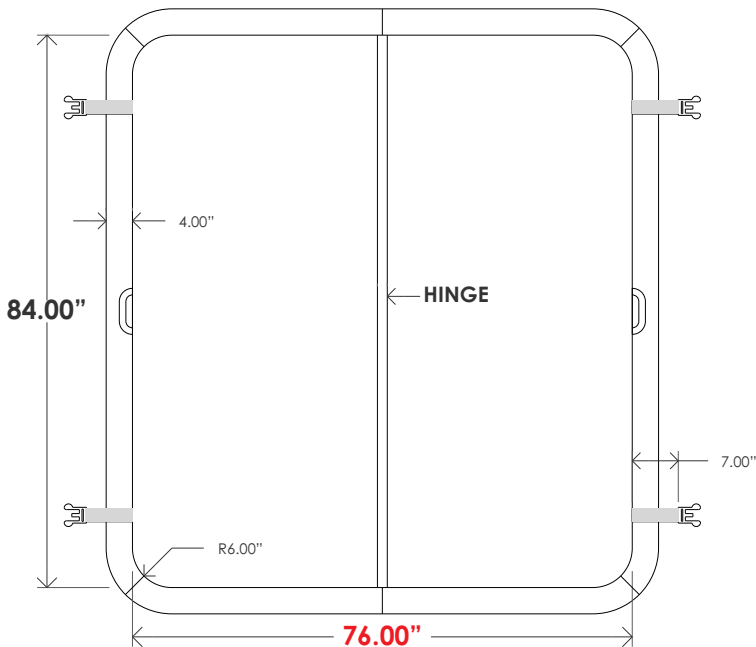

Spa Cover Fold Configuration

corecovers.com

Figure 1

Regular Fold or "Hamburger Fold"
Hinge cuts the longest dimension of the cover in half (figure 1)

Figure 2

Reverse Fold or "Hot Dog Fold"
Hinge cuts the shortest dimension of the cover in half (figure 2)